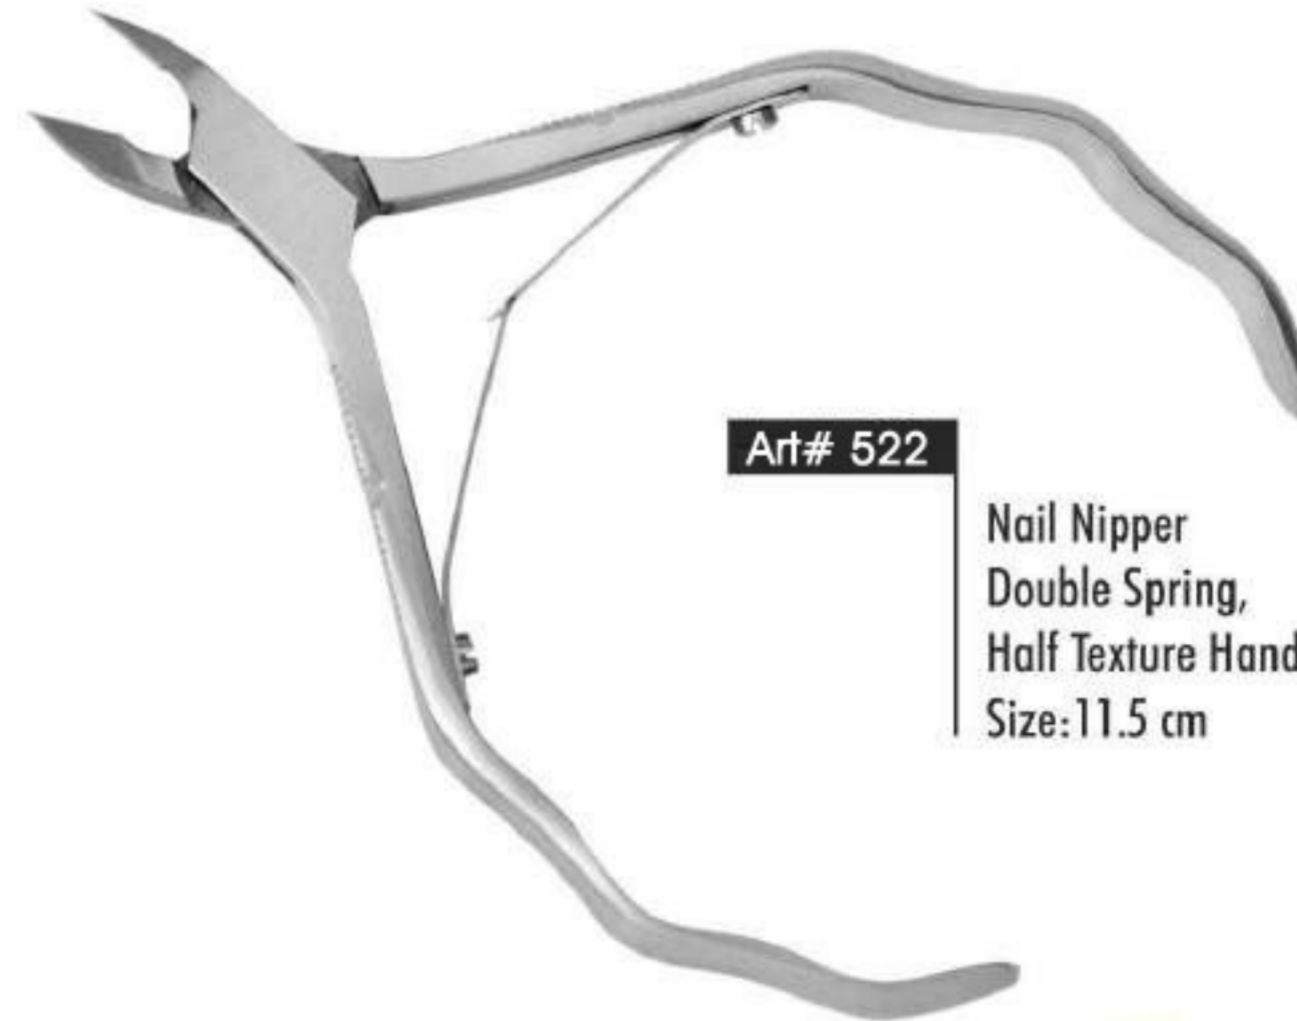

Art# 522
Nail Nipper
Double Spring,
Half Texture Handle
Size: 11.5 cm