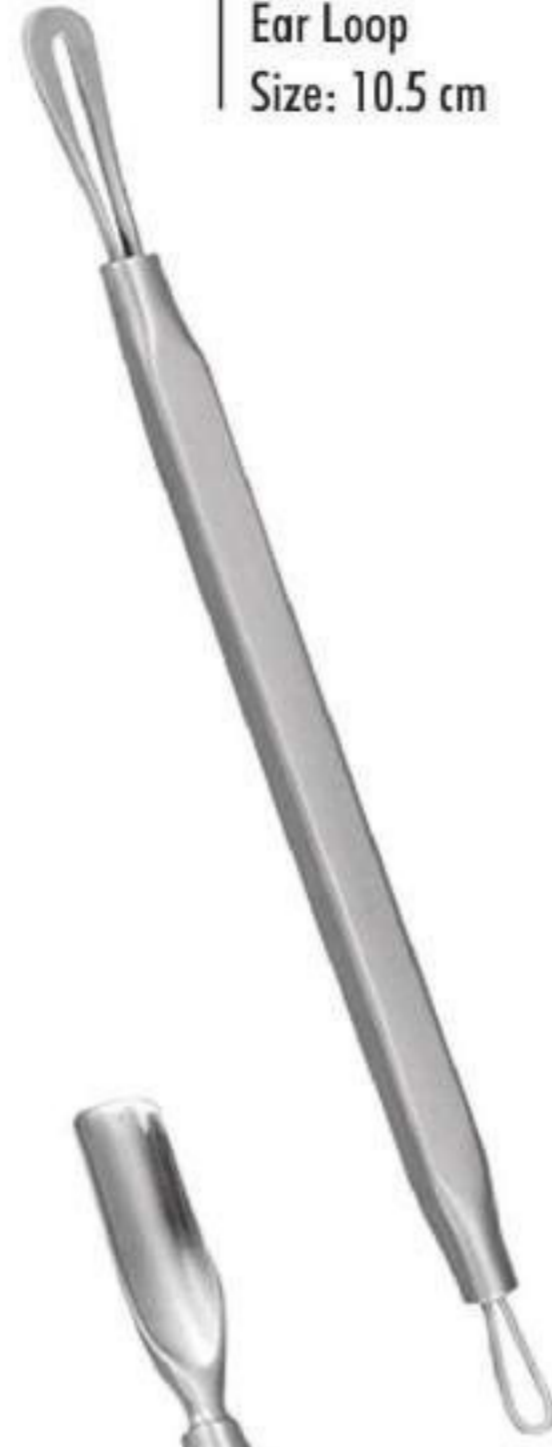

NAIL PUSHERS

TECNIC DENTAL

Art# 313

Cuticle Pushers
Size: 12 cm

Art# 314

Pedicure Nail Pushers
Size: 12.5 cm

Art# 315

Ear Loop
Size: 10.5 cm