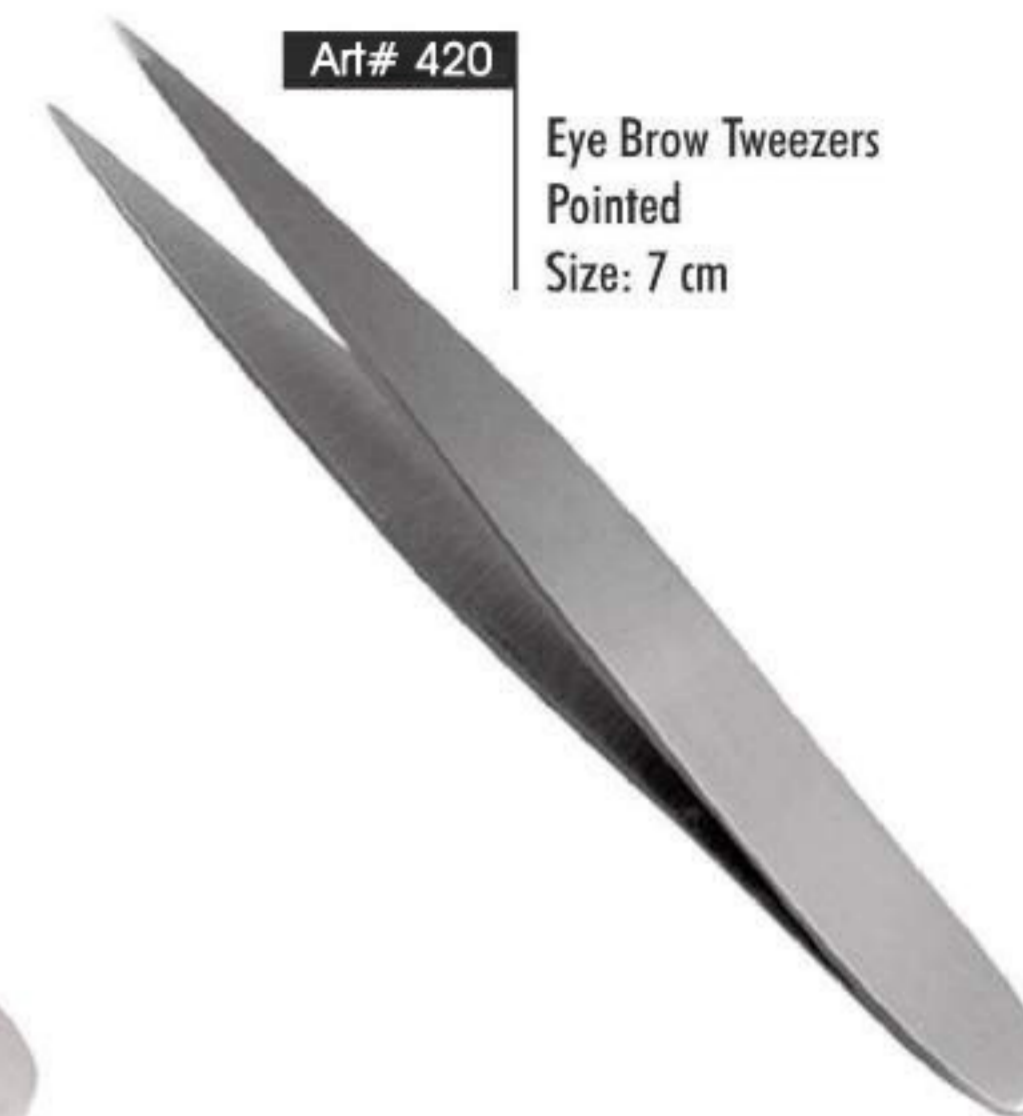

Art# 420

Eye Brow Tweezers
Pointed
Size: 7 cm