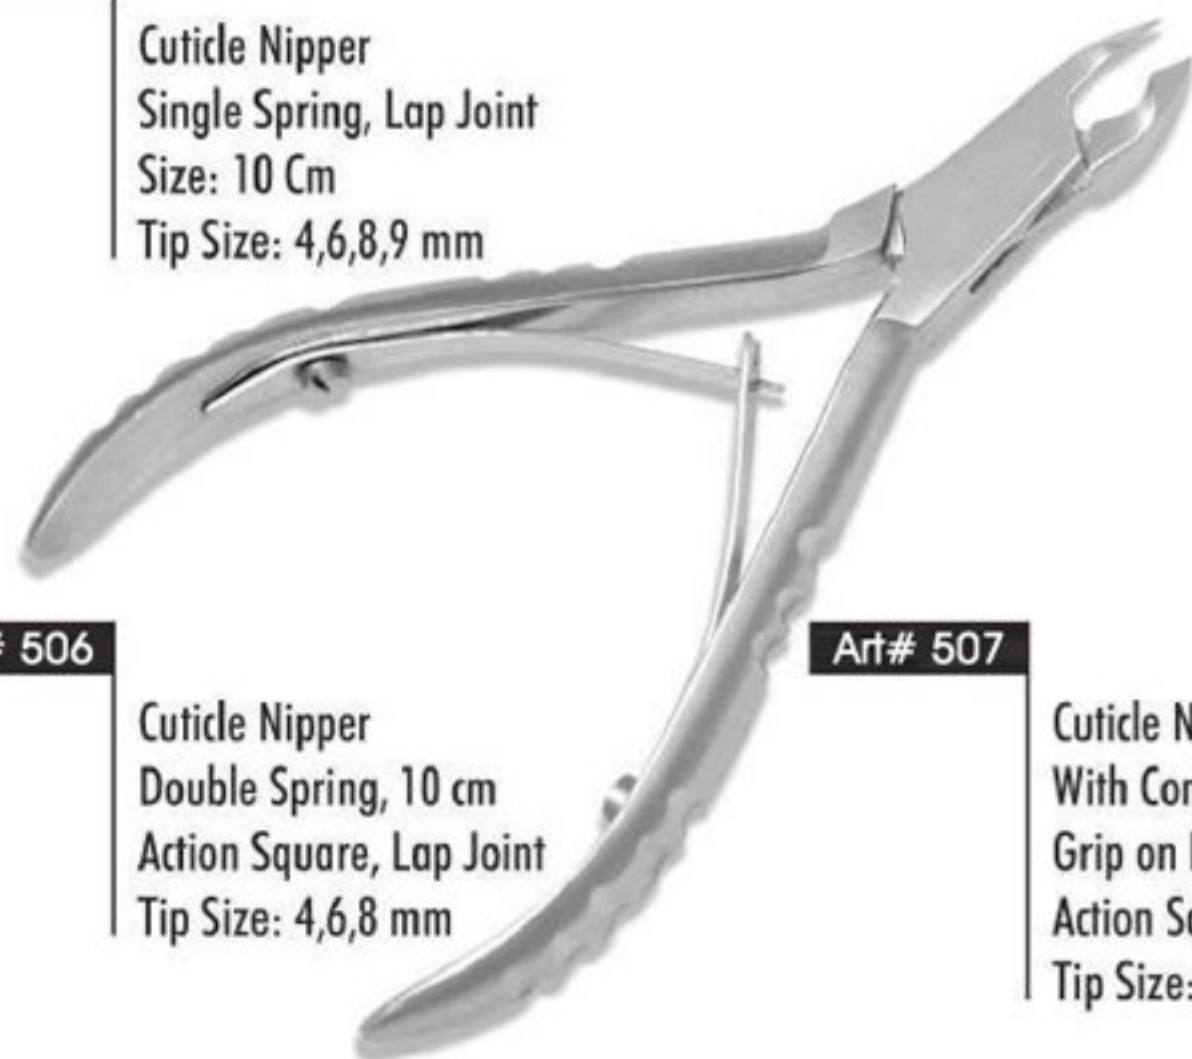

CUTICLE NIPPERS

Art# 501
Cuticle Nipper
Single Spring, Lap Joint
Size: 10 Cm
Tip Size: 4,6,8,9 mm

Art# 502
Cuticle Nipper
Single Spring, Lap Joint
Action Round
Size: 10,11 cm
Tip Size: 4,6,8,10 mm

Art# 503
Cuticle Nipper
Single Spring, Lap Joint
Action Square
Size: 10 cm
Tip Size: 4,6,8 mm

Art# 504
Cuticle Nipper
Single Spring, Lap Joint, 10 Cm
Double Finished Handle
Tip Size: 4,6,8,9 mm

Art# 505
Cuticle Nipper
Roller Spring, 10 cm
Action Square, Lap Joint
Tip Size: 4,6,8 mm

Art# 506
Cuticle Nipper
Double Spring, 10 cm
Action Square, Lap Joint
Tip Size: 4,6,8 mm