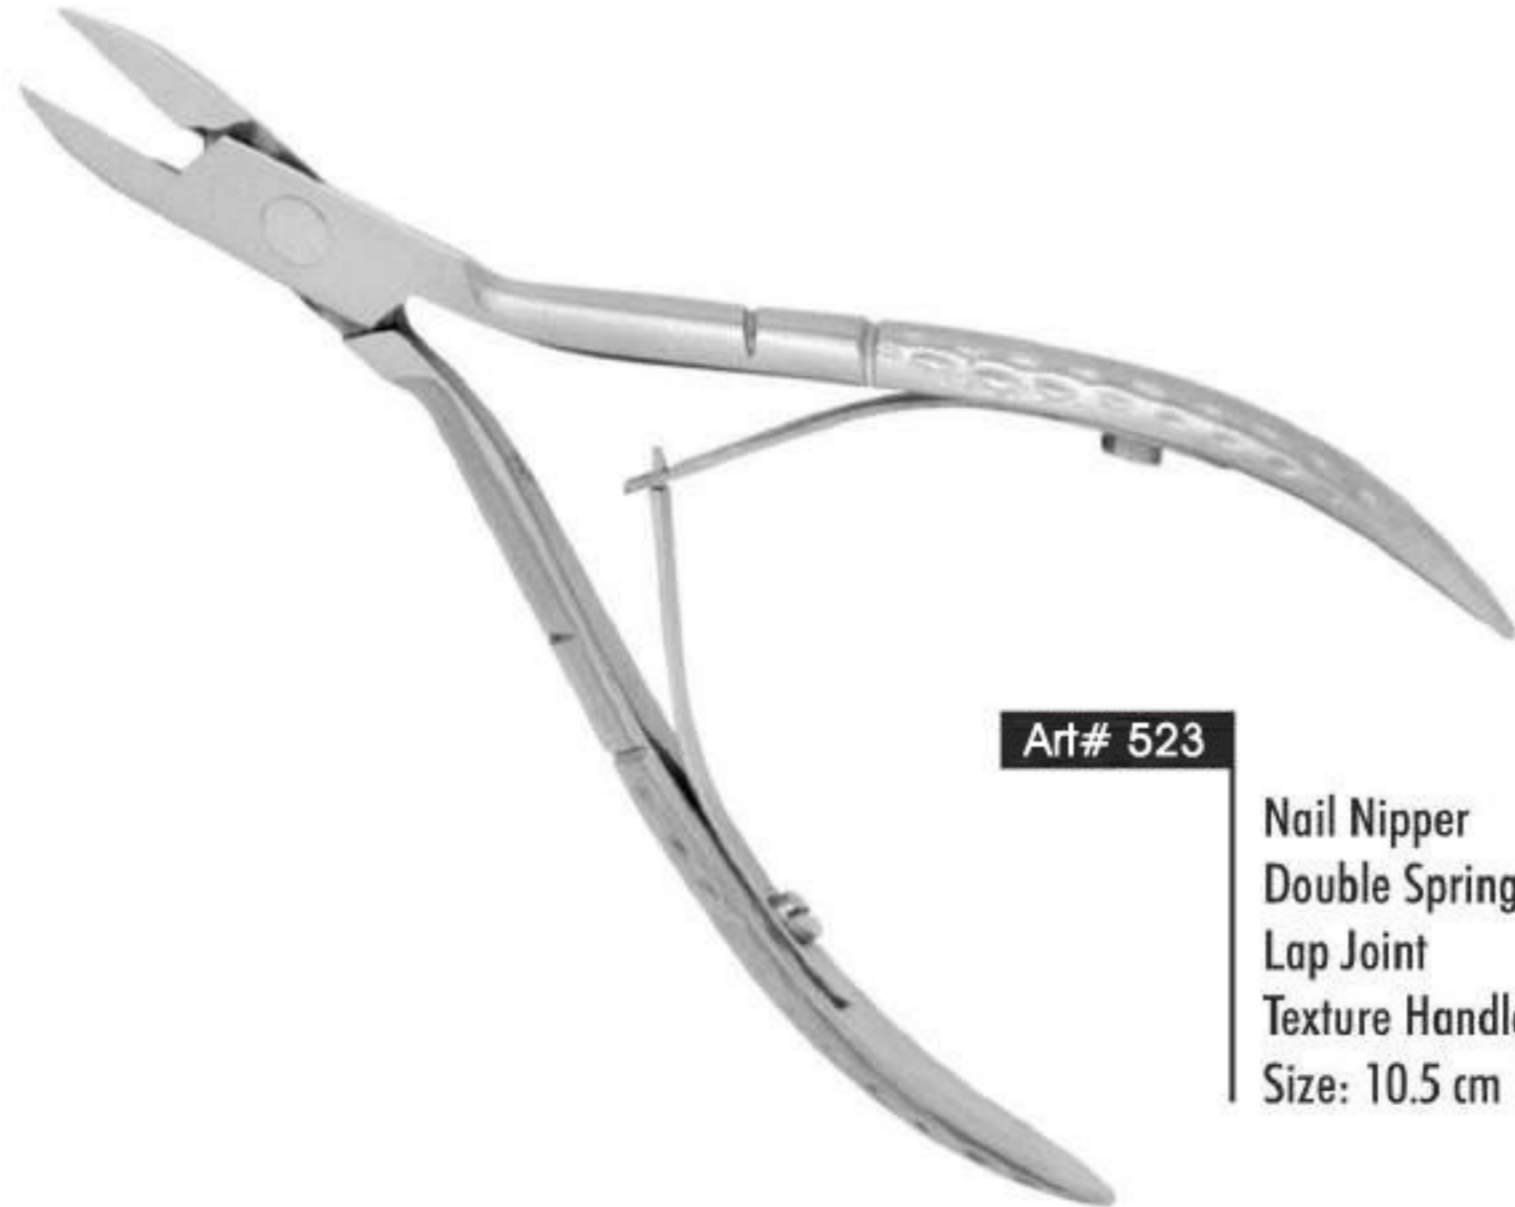

Art# 523
Nail Nipper
Double Spring,
Lap Joint
Texture Handle
Size: 10.5 cm