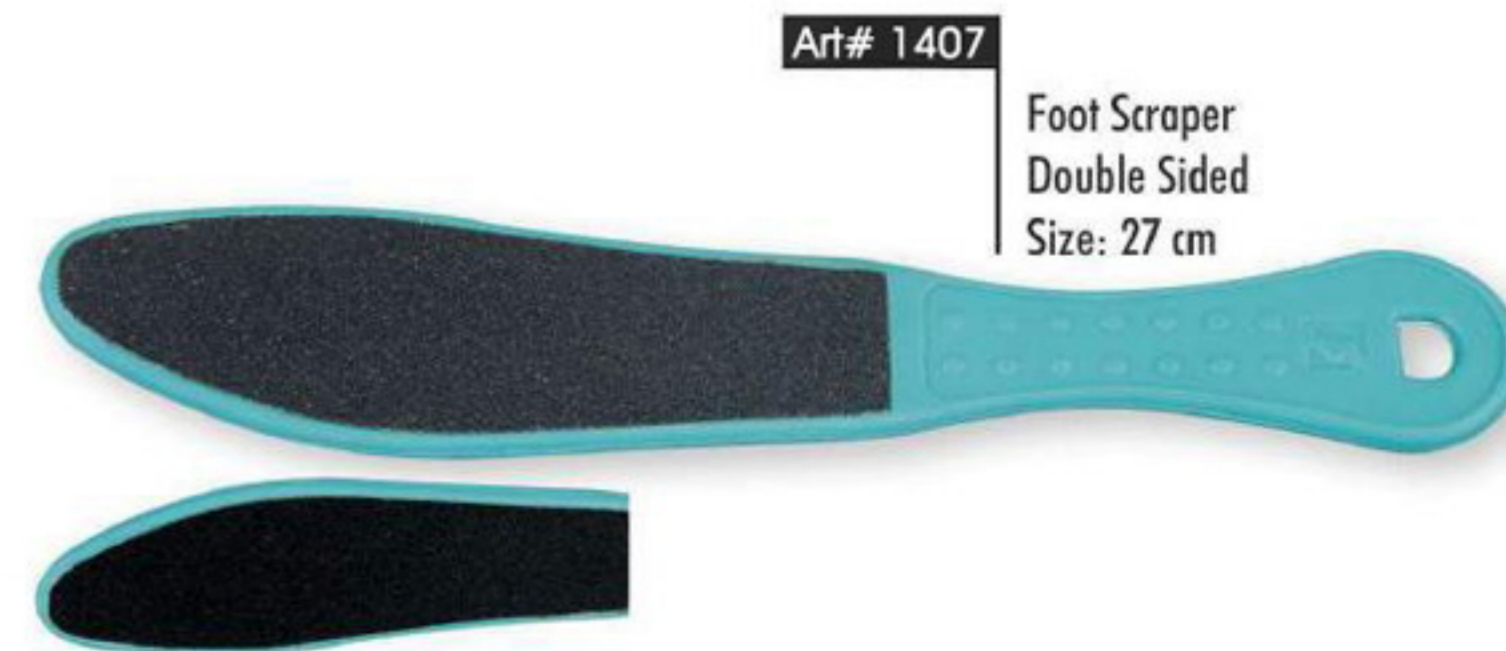

FOOT SCRAPERS