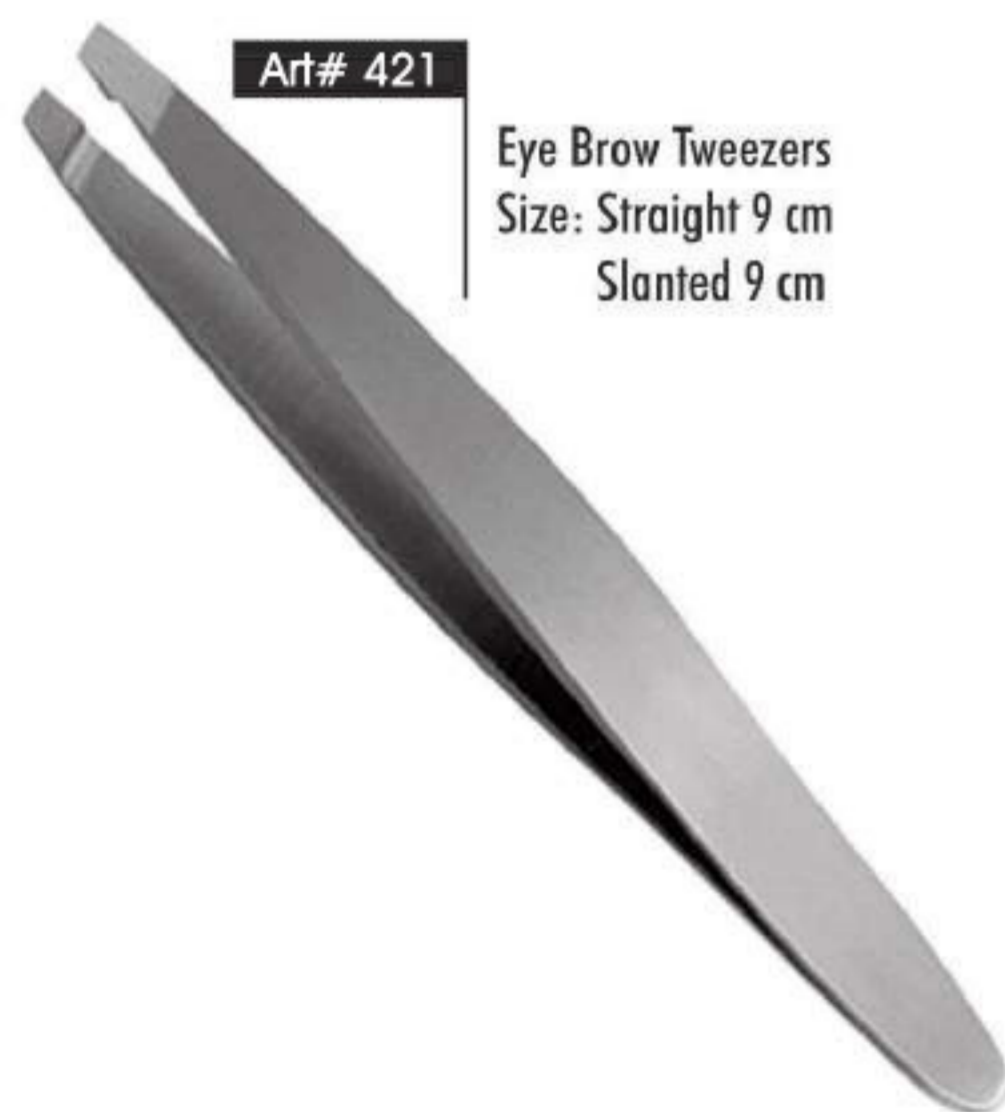

Eye Brow Tweezers
Pointed
Size: 10 cm

Art# 419

Eye Brow Tweezers
Size: Straight 10.5 cm
Slanted 10.5 cm

Art# 420

Eye Brow Tweezers
Pointed
Size: 7 cm

Art# 421

Eye Brow Tweezers
Size: Straight 9 cm
Slanted 9 cm