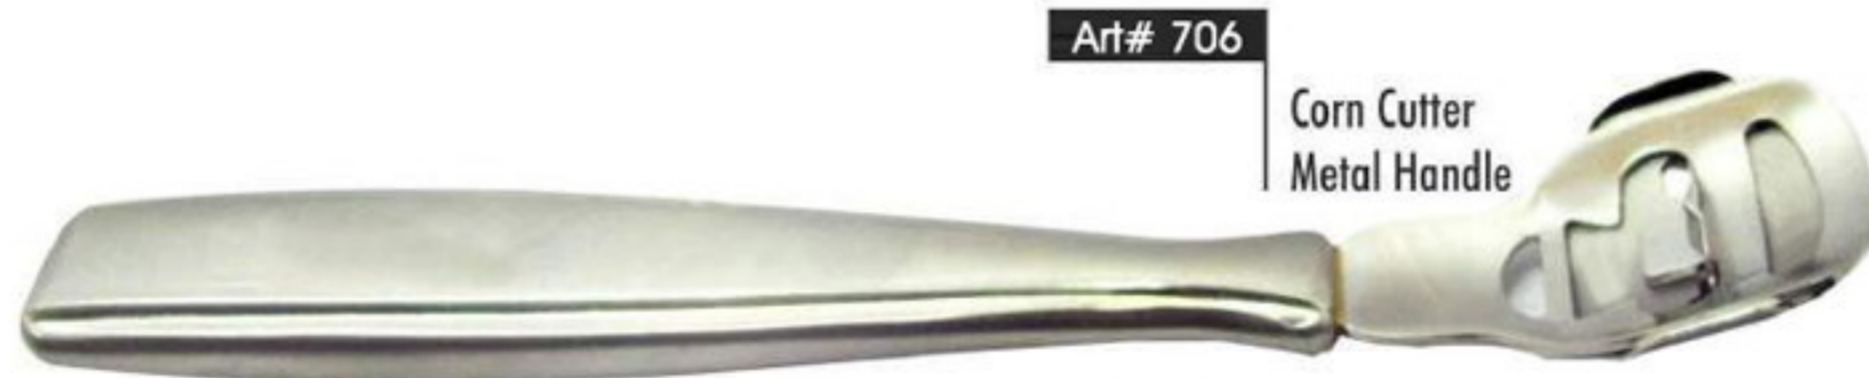

TIP & CORN CUTTERS, FOOT RASP & NAIL FILES